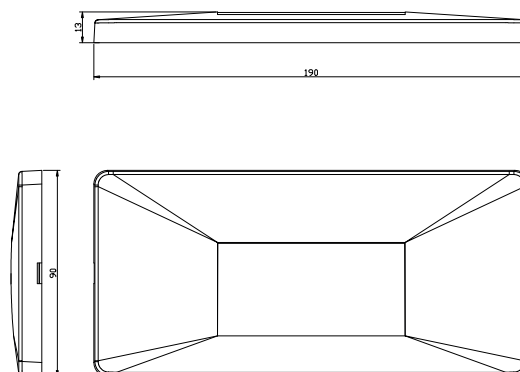

PRO	CRI ≥ 80	
IP65		100°
220-240V 50/60Hz		15,000h L70

Model:	Ted
Format:	Rectangular
Location:	Exterior
Wattage:	4W
Materials:	Aluminium
Led Color:	3000K / 4000K / 6500K
Product Dimension:	190*90*13mm
IP Code:	65
Fixation:	Wall
CRI :	80
Lumen Output:	300
Frequency:	50/60 Hz
Beam Angle:	100°

DIMENSION DRAW

OUTDOOR